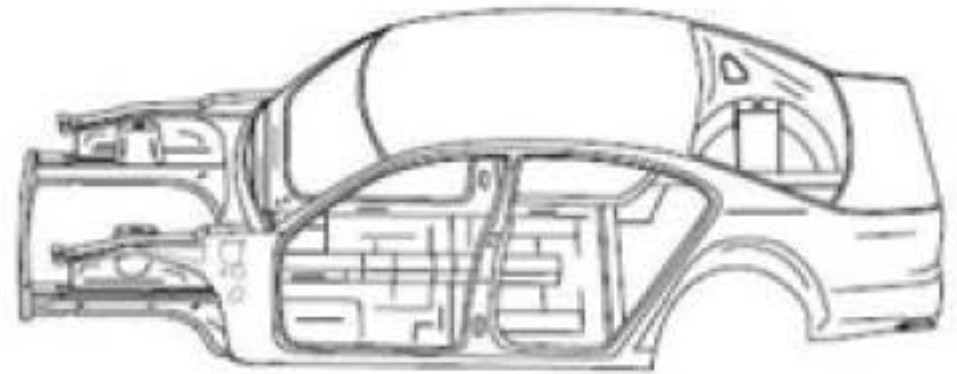

2910 QUANT AVE N
 STILLWATER, MN 55082
 651-439-2604
 800-7379503
 Fax: 651-439-4247
 www.sharpauto.com

Shop Name:	Yard Name: Sharp Auto Parts
Contact Name:	Salesperson Name:
Contact Email:	Salesperson Email:
Shop's PO#	Order#:
Yr/Model:	Salesperson Direct #:
Phone:	Fax Back#:
<p>Body cuts including front end assemblies, quarter panels, roofs, center posts, rockers, rear clips, and box sides must have a cut sheet completed and signed by the customer before cutting begins. Body cuts are non-returnable and non-refundable. COD customers must pay in advance before cutting begins. Extra charges will apply for cuts that extend beyond the industry standard cut sections.</p>	

Cut Sheet: 4 Door Unibody

PASSENGER SIDE

TOP VIEW

DRIVER SIDE

UNDERBODY VIEW

Please use the area below for a detail of cut instructions:

Notes:
