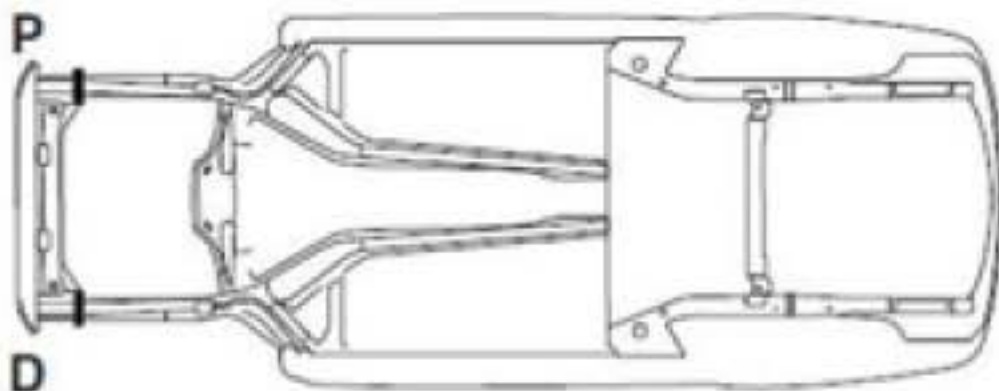

Cut Sheet: 4 Door Unibody

PASSENGER SIDE

TOP VIEW

DRIVER SIDE

UNDERBODY VIEW

Please use the area below for a detail of cut instructions:

Notes:
