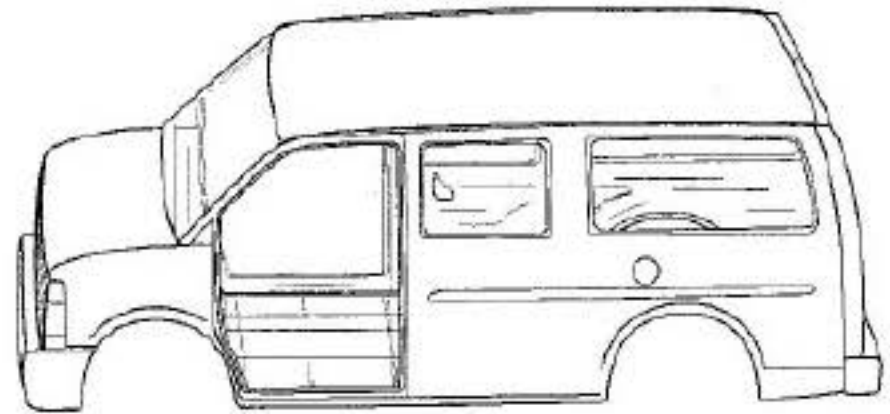

2910 QUANT AVE N
STILLWATER, MN 55082
651-439-2604
800-7379503
Fax: 651-439-4247
www.sharpauto.com

Shop Name:	Yard Name: Sharp Auto Parts
Contact Name:	Salesperson Name:
Contact Email:	Salesperson Email:
Shop's PO#	Order#:
Yr/Model:	Salesperson Direct #:
Phone:	Fax Back#:
Body cuts including front end assemblies, quarter panels, roofs, center posts, rockers, rear clips, and box sides must have a cut sheet completed and signed by the customer before cutting begins. Body cuts are non-returnable and non-refundable. COD customers must pay in advance before cutting begins. Extra charges will apply for cuts that extend beyond the industry standard cut sections.	

Cut Sheet: Full Size Van

PASSANGER SIDE

Please use the area below for a detail of cut instructions:

Notes:

TOP VIEW

DRIVER SIDE

D
TOP VIEW