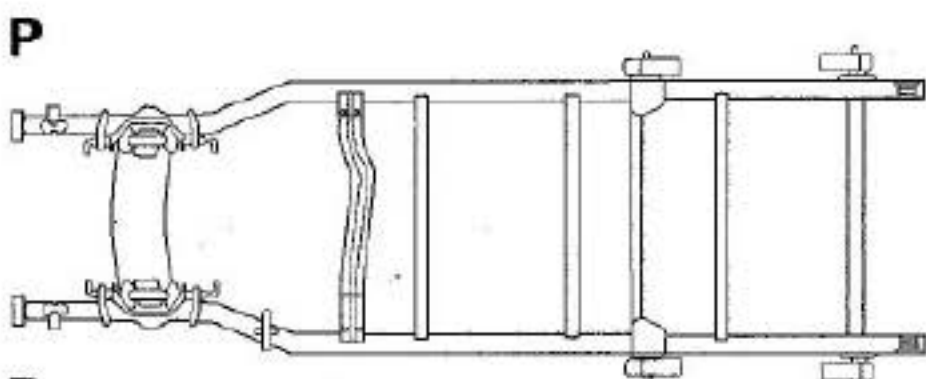

2910 QUANT AVE N
STILLWATER, MN 55082
651-439-2604
800-7379503
Fax: 651-439-4247
www.sharpauto.com

Shop Name:	Yard Name: Sharp Auto Parts
Contact Name:	Salesperson Name:
Contact Email:	Salesperson Email:
Shop's PO#	Order#:
Yr/Model:	Salesperson Direct #:
Phone:	Fax Back#:
Body cuts including front end assemblies, quarter panels, roofs, center posts, rockers, rear clips, and box sides must have a cut sheet completed and signed by the customer before cutting begins. Body cuts are non-returnable and non-refundable. COD customers must pay in advance before cutting begins. Extra charges will apply for cuts that extend beyond the industry standard cut sections.	

Cut Sheet: Full Size Van

PASSANGER SIDE

Please use the area below for a detail of cut instructions:

Notes:

TOP VIEW

DRIVER SIDE

D
TOP VIEW