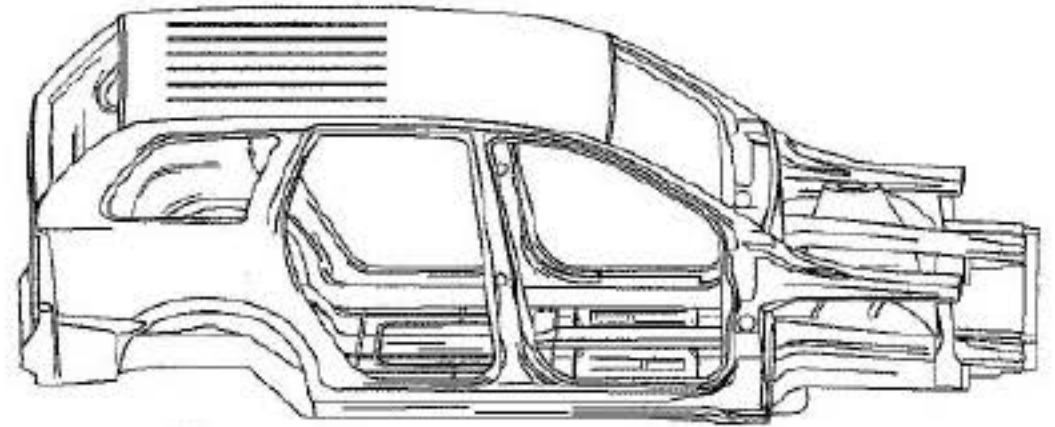

2910 QUANT AVE N  
 STILLWATER, MN 55082  
 651-439-2604  
 800-7379503  
 Fax: 651-439-4247  
 www.sharpauto.com

Shop Name:	Yard Name: Sharp Auto Parts
Contact Name:	Salesperson Name:
Contact Email:	Salesperson Email:
Shop's PO#	Order#:
Yr/Model:	Salesperson Direct #:
Phone:	Fax Back#:
Body cuts including front end assemblies, quarter panels, roofs, center posts, rockers, rear clips, and box sides must have a cut sheet completed and signed by the customer before cutting begins. Body cuts are non-returnable and non-refundable. COD customers must pay in advance before cutting begins. Extra charges will apply for cuts that extend beyond the industry standard cut sections.	

# Cut Sheet: SUV

PASSANGER SIDE

Please use the area below for a detail of cut instructions:

Notes:

---

---

---

---

---

---

---

---

---

---

TOP VIEW

DRIVER SIDE

D  
TOP VIEW