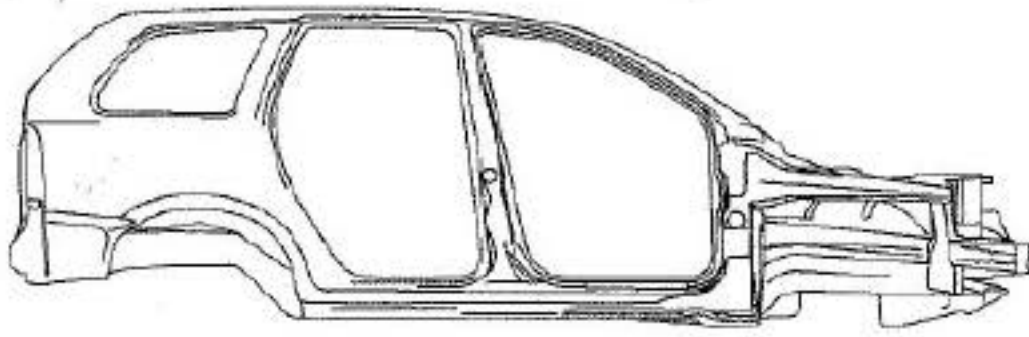

2910 QUANT AVE N  
 STILLWATER, MN 55082  
 651-439-2604  
 800-7379503  
 Fax: 651-439-4247  
 www.sharpauto.com

Shop Name:	Yard Name: Sharp Auto Parts
Contact Name:	Salesperson Name:
Contact Email:	Salesperson Email:
Shop's PO#	Order#:
Yr/Model:	Salesperson Direct #:
Phone:	Fax Back#:
Body cuts including front end assemblies, quarter panels, roofs, center posts, rockers, rear clips, and box sides must have a cut sheet completed and signed by the customer before cutting begins. Body cuts are non-returnable and non-refundable. COD customers must pay in advance before cutting begins. Extra charges will apply for cuts that extend beyond the industry standard cut sections.	

# Cut Sheet: SUV

PASSANGER SIDE

Please use the area below for a detail of cut instructions:

Notes:

---

---

---

---

---

---

---

---

---

---

TOP VIEW

DRIVER SIDE

D  
TOP VIEW